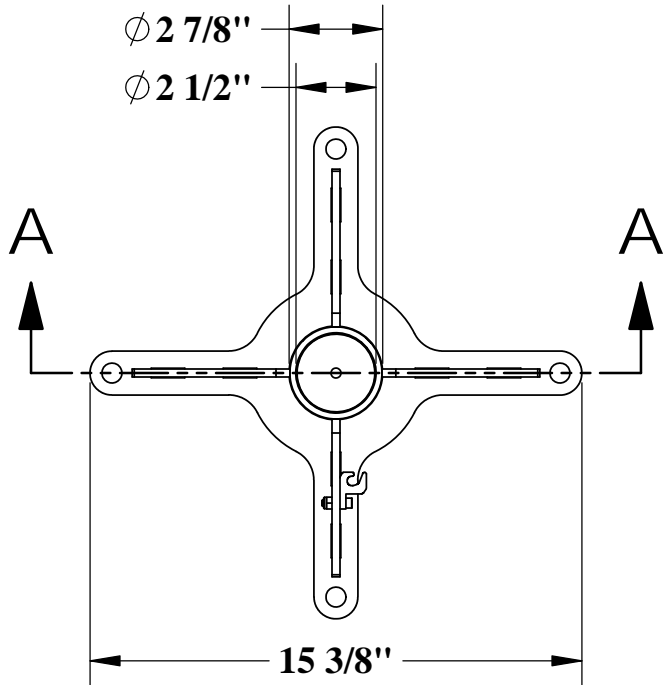

# EZ & POWER EZ SURFACE MOUNT

SECTION A-A

GROUNDING LUG

## SPECIFICATIONS:

**RATED CAPACITY: 400LBS [181kg]**

**MAXIMUM SETBACK: 20" [508mm]**

**strack** Liftsysteme

Strack AG  
Ebnatstrasse 125  
8200 Schaffhausen

Tel. 0800 600 500  
Fax 0800 600 900

www.strack.ch  
info@strack.ch