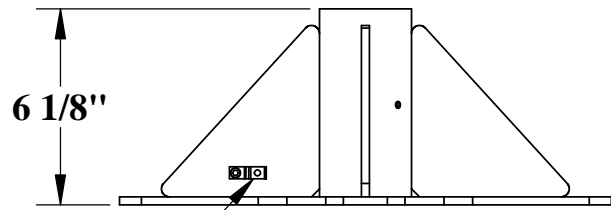

# EZ & POWER EZ SURFACE MOUNT

SECTION A-A

GROUNDING LUG

## SPECIFICATIONS:

**RATED CAPACITY: 400LBS [181kg]**

**MAXIMUM SETBACK: 20" [508mm]**

**strack** Liftsysteme

Strack AG  
Ebnatstrasse 125  
8200 Schaffhausen

Tel. 0800 600 500  
Fax 0800 600 900

www.strack.ch  
info@strack.ch