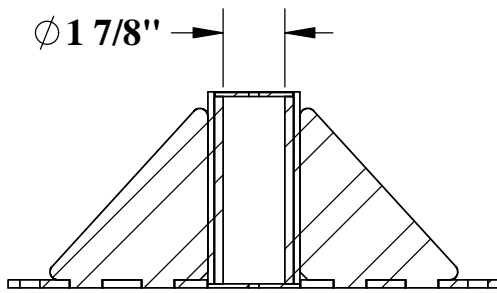

# EZ & POWER EZ SURFACE MOUNT

SECTION A-A

GROUNDING LUG

## SPECIFICATIONS:

**RATED CAPACITY: 400LBS [181kg]**

**MAXIMUM SETBACK: 20" [508mm]**

**strack** Liftsysteme

Strack AG  
Ebnatstrasse 125  
8200 Schaffhausen

Tel. 0800 600 500  
Fax 0800 600 900

www.strack.ch  
info@strack.ch